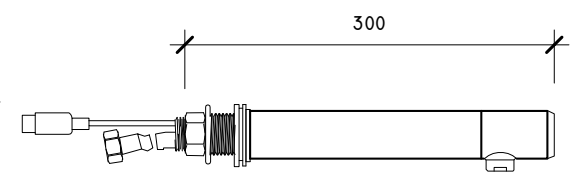

Brushed stainless steel mounting plate for ET-2-20DC

Brushed stainless steel cover plate for concealed control Box for any tap.

Checked by **Rob Leopard**
 Drawn by **Scott Chen**

www.enviro-tech.co.nz

ET2-20DC
 Unit:mm