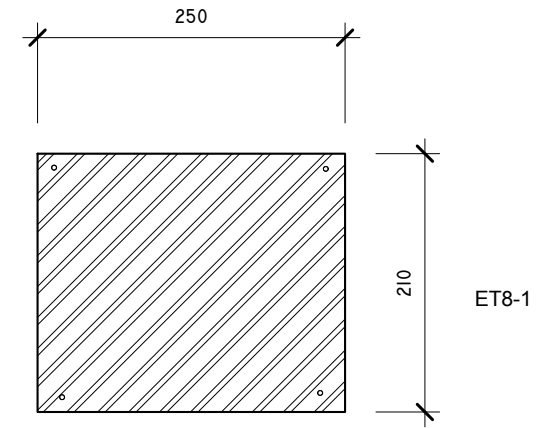

Brushed stainless steel mounting plate for ET-2-20DC

Brushed stainless steel cover plate for concealed control Box for any tap.

Checked by **Rob Leopard**
 Drawn by **Scott Chen**

www.enviro-tech.co.nz

ET2-20DC
 Unit:mm