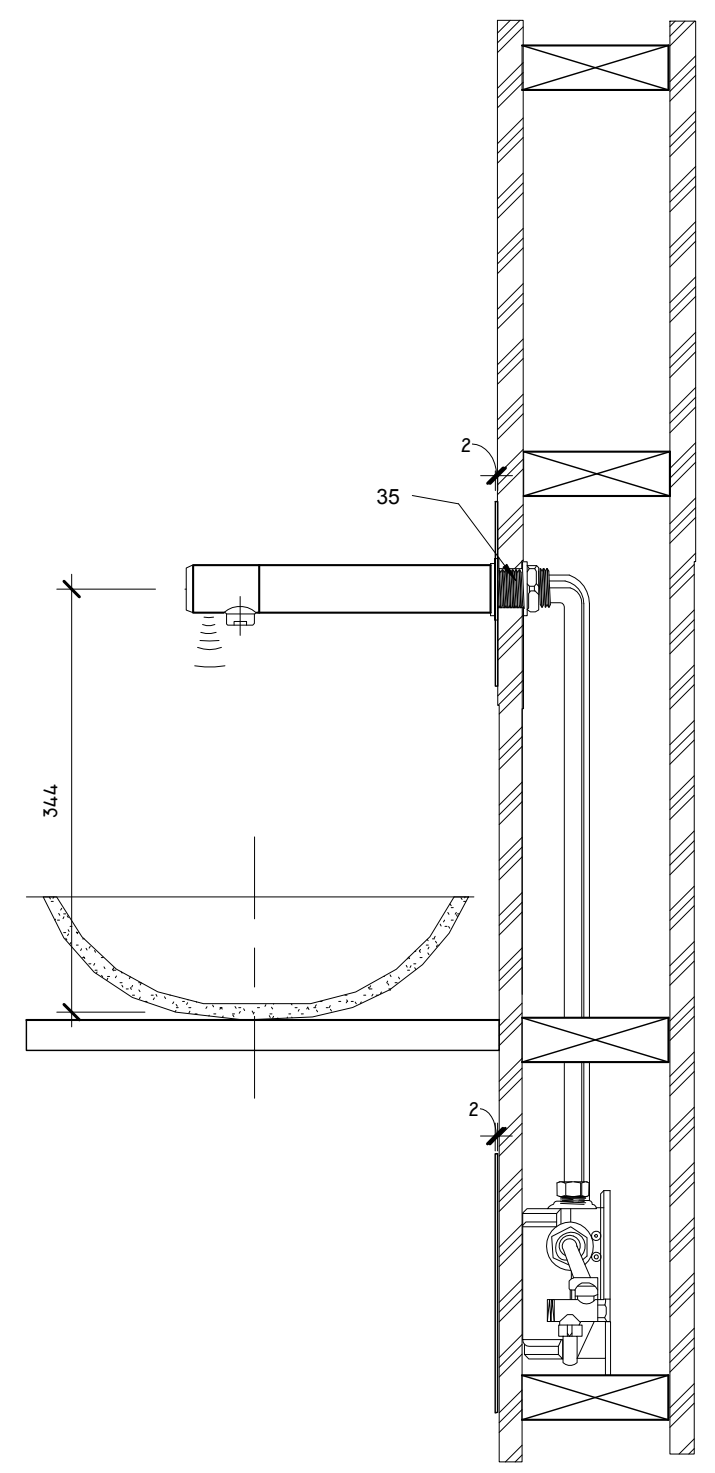

Brushed stainless steel mounting plate for ET-2-20DC

Brushed stainless steel cover plate for concealed control Box for any tap.

Checked by **Rob Leopard**
 Drawn by **Scott Chen**

www.enviro-tech.co.nz

ET2-20DC
 Unit:mm